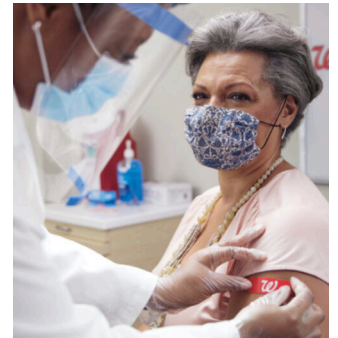

# STEWART

T A L E N T

HEIGHT:5'10" BUST:47" CUP:DDDD WAIST:41" HIPS:46.5"  
DRESS:16,18 SHOE SIZE:10 HAIR:SALT & PEPPER EYES:BROWN

# STEWART

T A L E N T

HEIGHT:5'10" BUST:47" CUP:DDDD WAIST:41" HIPS:46.5"  
DRESS:16,18 SHOE SIZE:10 HAIR:SALT & PEPPER EYES:BROWN

---