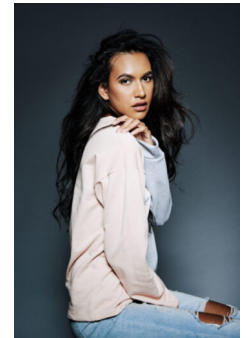

# STEWART

T A L E N T

HEIGHT:5'11" BUST:34" CUP:C WAIST:26" HIPS:36" DRESS:4  
RING:4.5 SHOE SIZE:8.5 HAIR:BROWN EYES:DARK BROWN

# STEWART

T A L E N T

HEIGHT:5'11" BUST:34" CUP:C WAIST:26" HIPS:36" DRESS:4  
RING:4.5 SHOE SIZE:8.5 HAIR:BROWN EYES:DARK BROWN

---