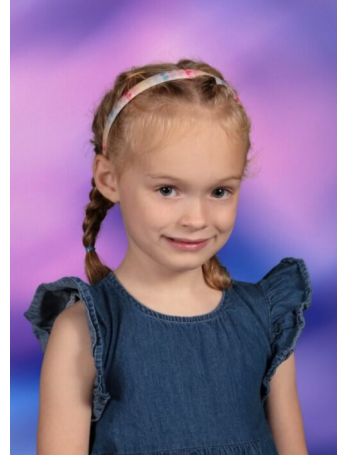

STEWART

T A L E N T

HEIGHT:45" KIDS SIZE:6 SHOE SIZE:13 HAIR:BLONDE EYES:BLUE
BIRTH DATE:12/9/17

STEWART

T A L E N T

HEIGHT:45" KIDS SIZE:6 SHOE SIZE:13 HAIR:BLONDE EYES:BLUE
BIRTH DATE:12/9/17