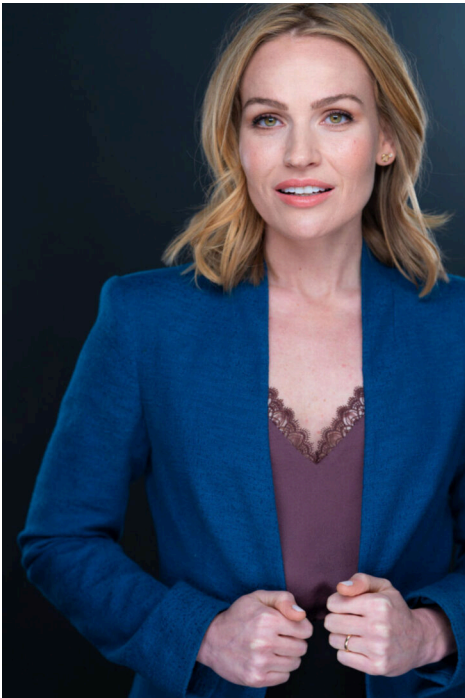

STEWART

T A L E N T

HEIGHT:5'8" BUST:36" CUP:C WAIST:27" HIPS:37" DRESS:4 SHOE
SIZE:9.5 HAIR:BLONDE EYES:GREEN UNION:SAG-AFTRA

STEWART

T A L E N T

HEIGHT:5'8" BUST:36" CUP:C WAIST:27" HIPS:37" DRESS:4 SHOE
SIZE:9.5 HAIR:BLONDE EYES:GREEN UNION:SAG-AFTRA