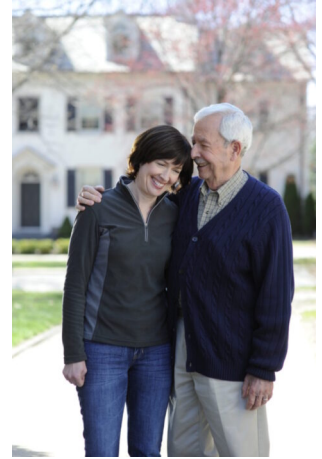

STEWART

T A L E N T

HEIGHT:5'8" BUST:36" CUP:B WAIST:28" HIPS:38" DRESS:6 SHOE SIZE:10 HAIR:BROWN EYES:BROWN UNION:SAG-AFTRA