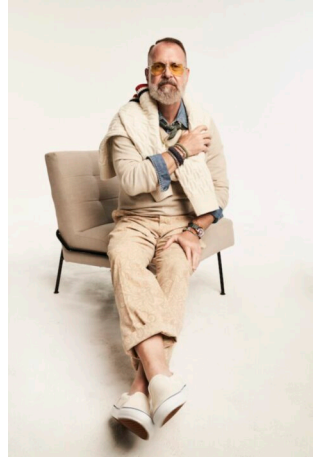

STEWART

T A L E N T

HEIGHT:6'0" SUIT SIZE:43" SHIRT:16" WAIST:33" INSEAM:31" SHOE SIZE:12.5 HAIR:BROWN EYES:HAZEL UNION:NONE

STEWART

T A L E N T

HEIGHT:6'0" SUIT SIZE:43" SHIRT:16" WAIST:33" INSEAM:31" SHOE
SIZE:12.5 HAIR:BROWN EYES:HAZEL UNION:NONE