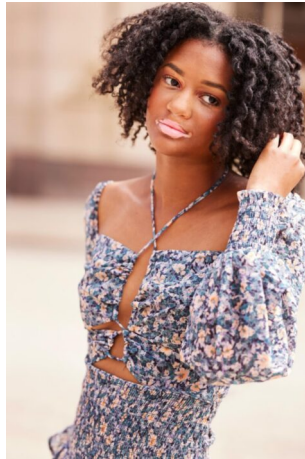

# STEWART

T A L E N T

HEIGHT:5'11" BUST:32" CUP:B WAIST:26.5" HIPS:37" DRESS:2,4  
SHOE SIZE:8 HAIR:DARK BROWN EYES:DARK BROWN

# STEWART

T A L E N T

HEIGHT:5'11" BUST:32" CUP:B WAIST:26.5" HIPS:37" DRESS:2,4  
SHOE SIZE:8 HAIR:DARK BROWN EYES:DARK BROWN

---