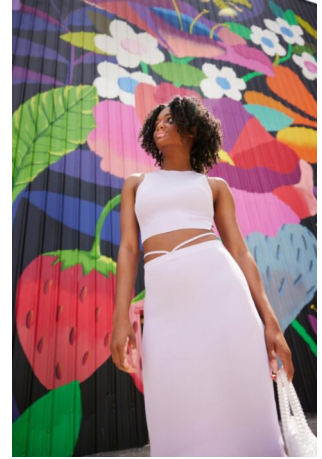

# STEWART

T A L E N T

HEIGHT:5'11" BUST:32" CUP:B WAIST:26.5" HIPS:37" DRESS:2,4  
SHOE SIZE:8 HAIR:DARK BROWN EYES:DARK BROWN

# STEWART

T A L E N T

HEIGHT:5'11" BUST:32" CUP:B WAIST:26.5" HIPS:37" DRESS:2,4  
SHOE SIZE:8 HAIR:DARK BROWN EYES:DARK BROWN

---