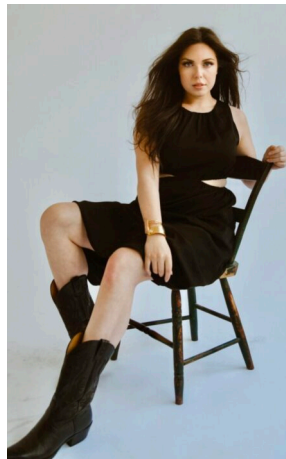

# STEWART

T A L E N T

HEIGHT:5'7" BUST:37" CUP:D WAIST:30" HIPS:38" DRESS:8 SHOE SIZE:8.5 HAIR:BROWN EYES:BLUE

# STEWART

T A L E N T

HEIGHT:5'7" BUST:37" CUP:D WAIST:30" HIPS:38" DRESS:8 SHOE  
SIZE:8.5 HAIR:BROWN EYES:BLUE

---