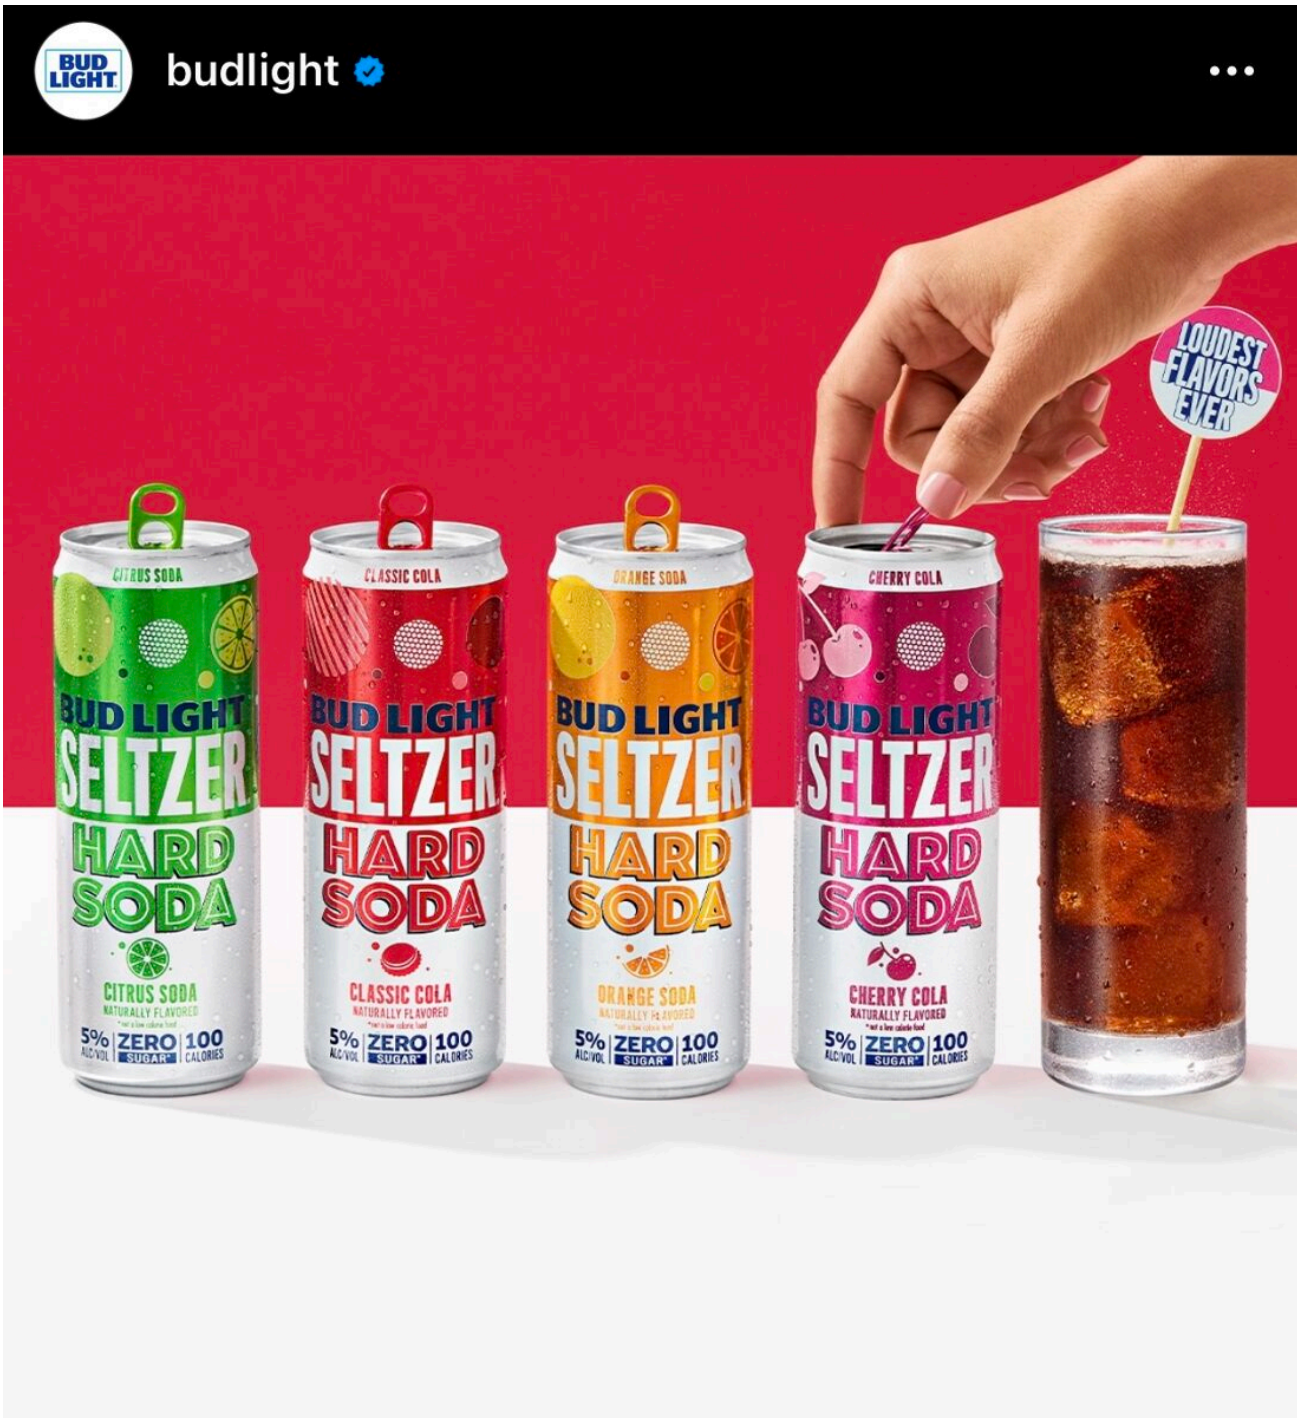

# STEWART

T A L E N T

HEIGHT:5'6" BUST:34" CUP:B WAIST:26" HIPS:36" DRESS:2 SHOE  
SIZE:8 HAIR:DARK BROWN EYES:DARK BROWN UNION:NONE

---

# STEWART

T A L E N T

HEIGHT:5'6" BUST:34" CUP:B WAIST:26" HIPS:36" DRESS:2 SHOE SIZE:8 HAIR:DARK BROWN EYES:DARK BROWN UNION:NONE