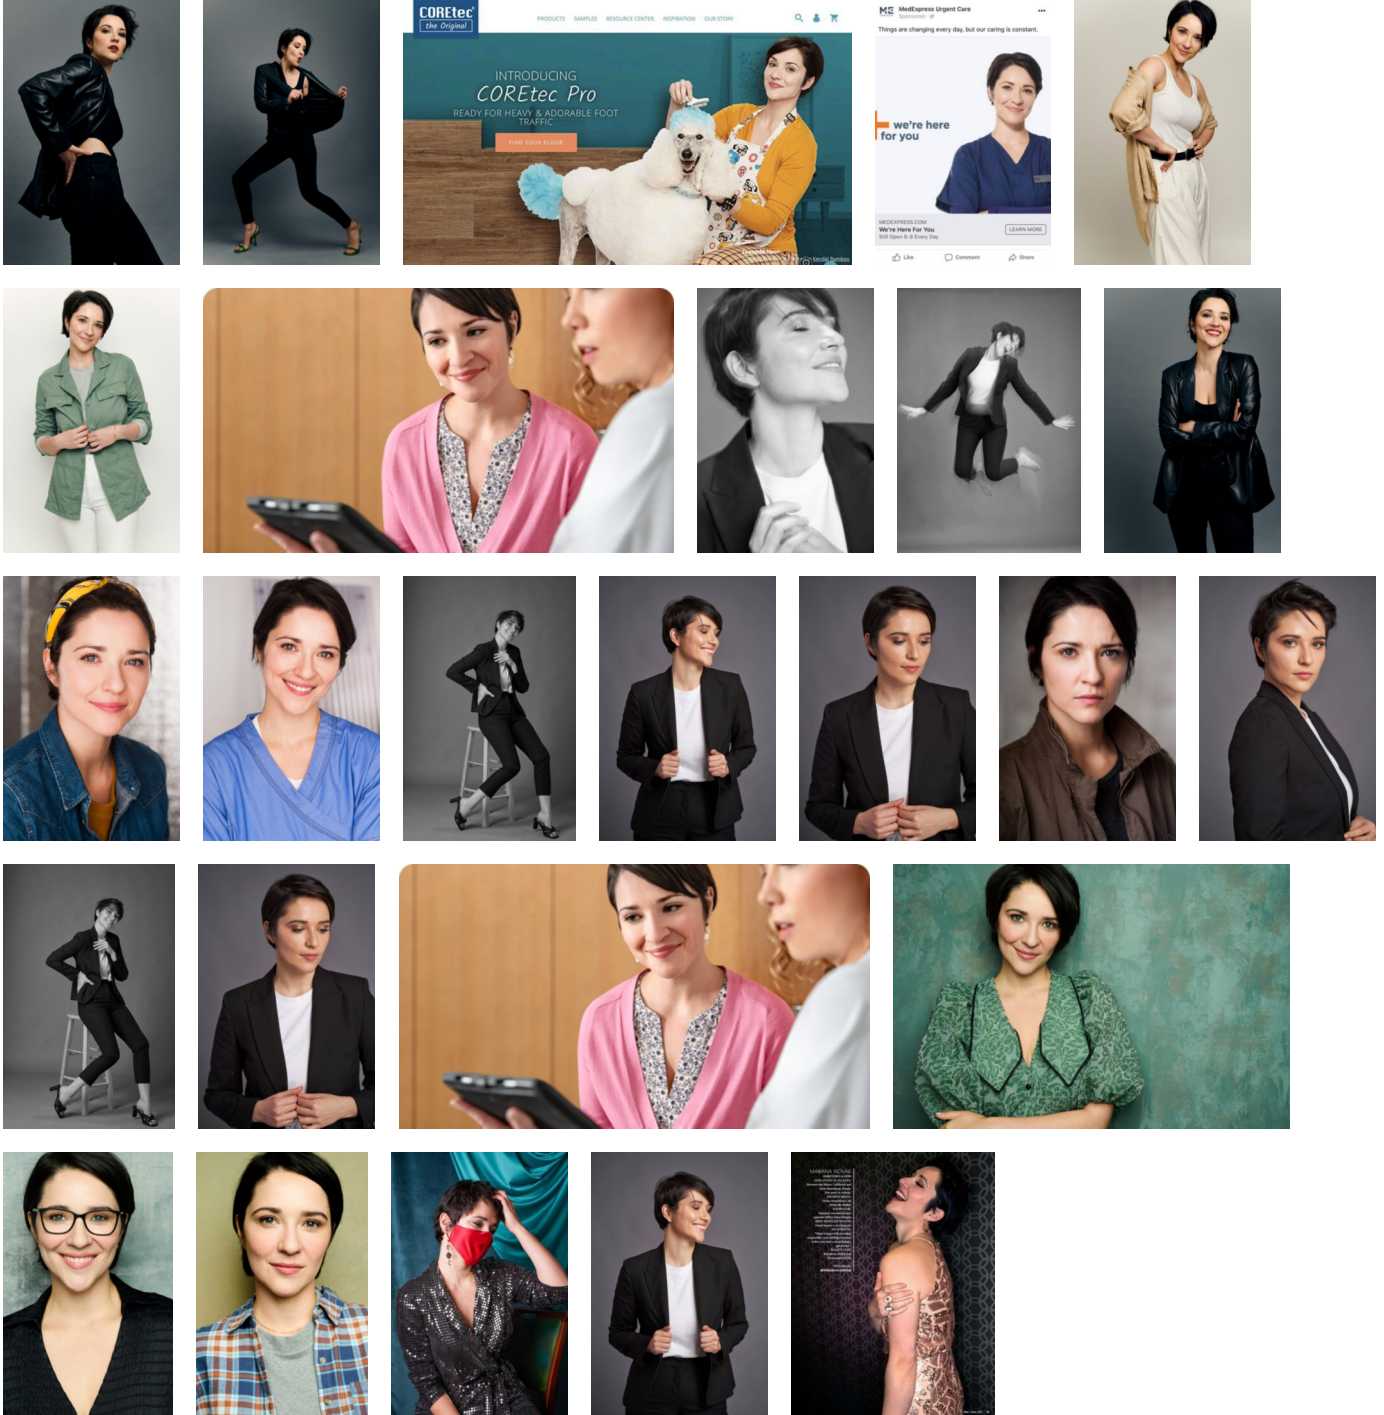

STEWART

T A L E N T

HEIGHT:5'10" BUST:36" CUP:C WAIST:29" HIPS:35" DRESS:8 SHOE SIZE:9.5 HAIR:DARK BROWN EYES:BLUE-GREEN

STEWART T A L E N T

HEIGHT:5'10" BUST:36" CUP:C WAIST:29" HIPS:35" DRESS:8 SHOE
SIZE:9.5 HAIR:DARK BROWN EYES:BLUE-GREEN