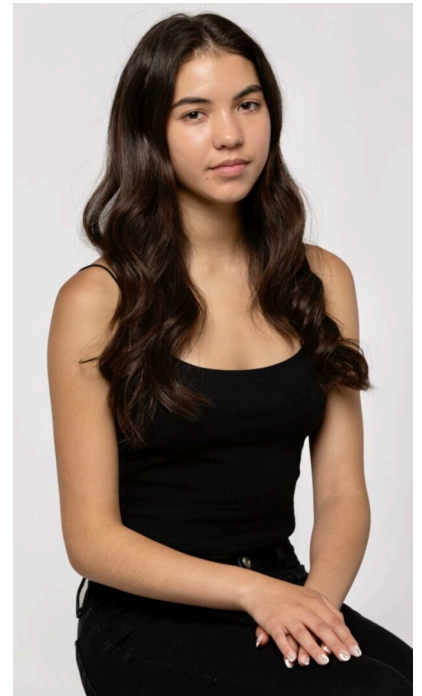

# STEWART

T A L E N T

HEIGHT:5'7" BUST:32" WAIST:25.5" HIPS:35" SHOE SIZE:6.5  
HAIR:BROWN EYES:BROWN UNION:NONE

# STEWART

T A L E N T

HEIGHT:5'7" BUST:32" WAIST:25.5" HIPS:35" SHOE SIZE:6.5  
HAIR:BROWN EYES:BROWN UNION:NONE

---