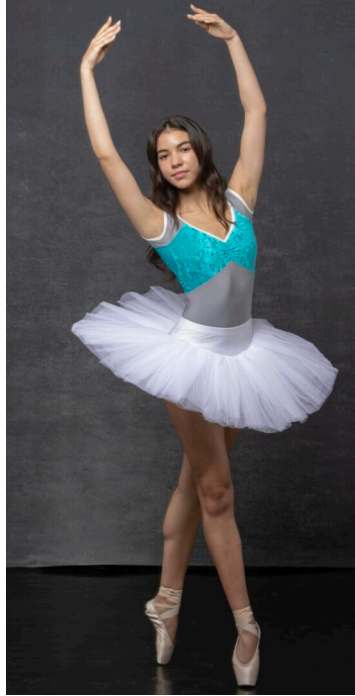

# STEWART

T A L E N T

HEIGHT:5'7" BUST:32" WAIST:25.5" HIPS:35" SHOE SIZE:6.5  
HAIR:BROWN EYES:BROWN UNION:NONE

# STEWART

T A L E N T

HEIGHT:5'7" BUST:32" WAIST:25.5" HIPS:35" SHOE SIZE:6.5  
HAIR:BROWN EYES:BROWN UNION:NONE

---