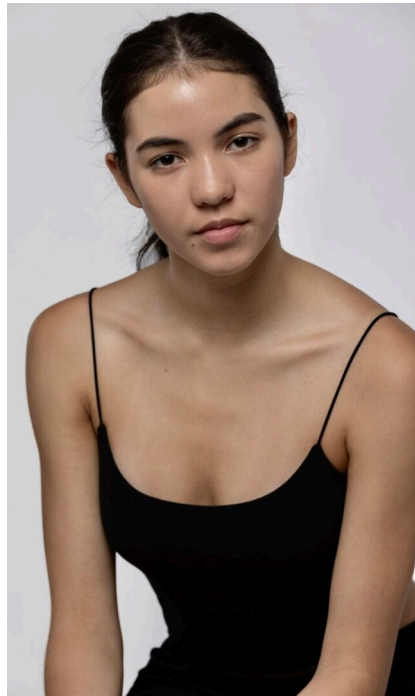

# STEWART

T A L E N T

HEIGHT:5'7" BUST:32" WAIST:25.5" HIPS:35" SHOE SIZE:6.5  
HAIR:BROWN EYES:BROWN UNION:NONE

# STEWART

T A L E N T

HEIGHT:5'7" BUST:32" WAIST:25.5" HIPS:35" SHOE SIZE:6.5  
HAIR:BROWN EYES:BROWN UNION:NONE

---