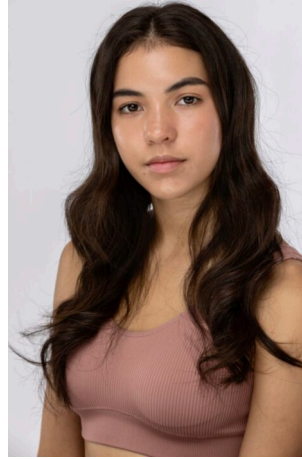

STEWART

T A L E N T

HEIGHT:5'7" BUST:32" WAIST:25.5" HIPS:35" SHOE SIZE:6.5
HAIR:BROWN EYES:BROWN UNION:NONE

STEWART

T A L E N T

HEIGHT:5'7" BUST:32" WAIST:25.5" HIPS:35" SHOE SIZE:6.5
HAIR:BROWN EYES:BROWN UNION:NONE