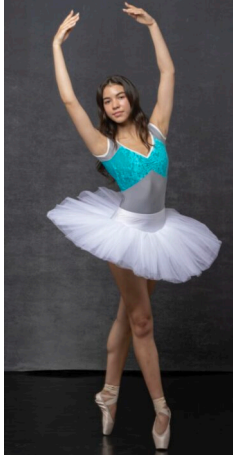

STEWART

T A L E N T

HEIGHT:5'7" BUST:32" WAIST:25.5" HIPS:35" SHOE SIZE:6.5
HAIR:BROWN EYES:BROWN UNION:NONE

STEWART

T A L E N T

HEIGHT:5'7" BUST:32" WAIST:25.5" HIPS:35" SHOE SIZE:6.5
HAIR:BROWN EYES:BROWN UNION:NONE