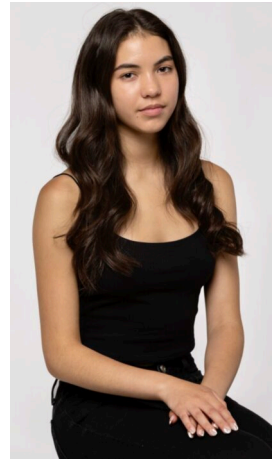

STEWART

T A L E N T

HEIGHT:5'7" BUST:32" WAIST:25.5" HIPS:35" SHOE SIZE:6.5
HAIR:BROWN EYES:BROWN UNION:NONE

STEWART

T A L E N T

HEIGHT:5'7" BUST:32" WAIST:25.5" HIPS:35" SHOE SIZE:6.5
HAIR:BROWN EYES:BROWN UNION:NONE