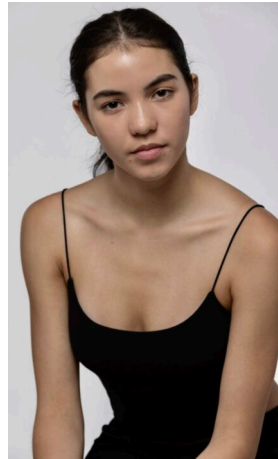

STEWART

T A L E N T

HEIGHT:5'7" BUST:32" WAIST:25.5" HIPS:35" SHOE SIZE:6.5
HAIR:BROWN EYES:BROWN UNION:NONE

STEWART

T A L E N T

HEIGHT:5'7" BUST:32" WAIST:25.5" HIPS:35" SHOE SIZE:6.5
HAIR:BROWN EYES:BROWN UNION:NONE