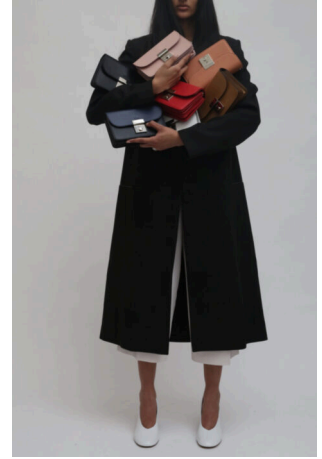

STEWART

T A L E N T

HEIGHT:5'6" BUST:32" CUP:C WAIST:23.5" HIPS:34" RING:4.5
GLOVE:7.5 SHOE SIZE:8.5 HAIR:BROWN EYES:BROWN

STEWART

T A L E N T

HEIGHT:5'6" BUST:32" CUP:C WAIST:23.5" HIPS:34" RING:4.5
GLOVE:7.5 SHOE SIZE:8.5 HAIR:BROWN EYES:BROWN