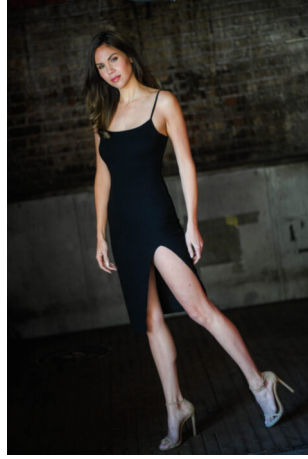

# STEWART

T A L E N T

HEIGHT:5'8.5" BUST:34" CUP:C WAIST:27" HIPS:37" DRESS:4 SHOE  
SIZE:8.5 HAIR:DARK BROWN EYES:HAZEL UNION:NONE

# STEWART

T A L E N T

HEIGHT:5'8.5" BUST:34" CUP:C WAIST:27" HIPS:37" DRESS:4 SHOE  
SIZE:8.5 HAIR:DARK BROWN EYES:HAZEL UNION:NONE

---