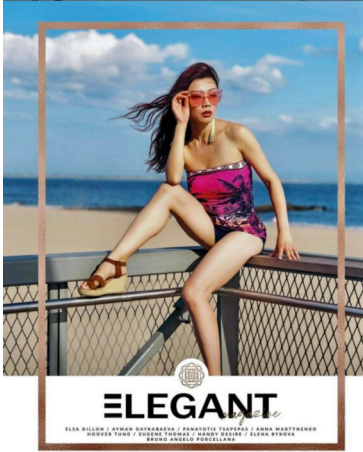

STEWART

T A L E N T

HEIGHT:5'4" BUST:34" CUP:C WAIST:26" HIPS:35" DRESS:2 SHOE SIZE:7 HAIR:DARK BROWN EYES:DARK BROWN UNION:NONE

STEWART

T A L E N T

HEIGHT:5'4" BUST:34" CUP:C WAIST:26" HIPS:35" DRESS:2 SHOE SIZE:7 HAIR:DARK BROWN EYES:DARK BROWN UNION:NONE

Shuba

WALK WITH ME