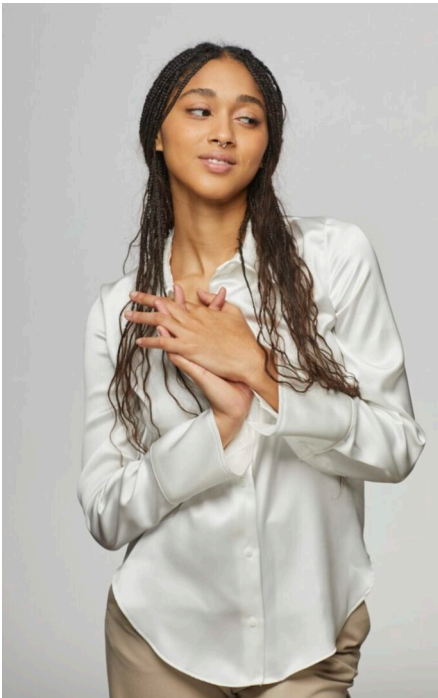

# STEWART

T A L E N T

HEIGHT:5'8" BUST:34" CUP:B WAIST:23.5" HIPS:33" DRESS:2 SHOE SIZE:9 HAIR:DARK BROWN EYES:BROWN