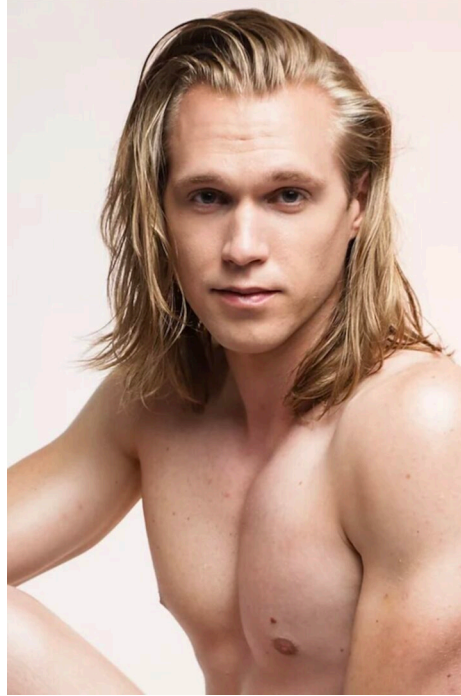

STEWART

T A L E N T

HEIGHT:6'1" SHIRT:16" WAIST:32" INSEAM:32" SHOE SIZE:10
HAIR:BLONDE EYES:BLUE UNION:NONE

STEWART

T A L E N T

HEIGHT:6'1" SHIRT:16" WAIST:32" INSEAM:32" SHOE SIZE:10
HAIR:BLONDE EYES:BLUE UNION:NONE