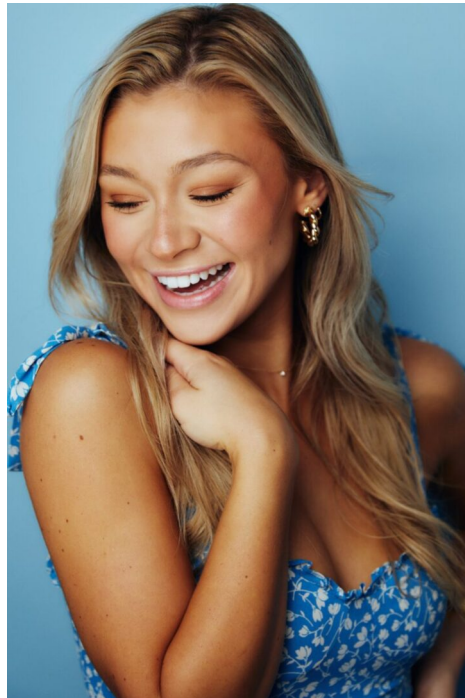

STEWART

T A L E N T

HEIGHT:5'4" BUST:34" CUP:D WAIST:26" HIPS:38" DRESS:2 SHOE
SIZE:6.5 HAIR:BLONDE EYES:BROWN

STEWART

T A L E N T

HEIGHT:5'4" BUST:34" CUP:D WAIST:26" HIPS:38" DRESS:2 SHOE
SIZE:6.5 HAIR:BLONDE EYES:BROWN

STEWART

T A L E N T

HEIGHT:5'4" BUST:34" CUP:D WAIST:26" HIPS:38" DRESS:2 SHOE
SIZE:6.5 HAIR:BLONDE EYES:BROWN