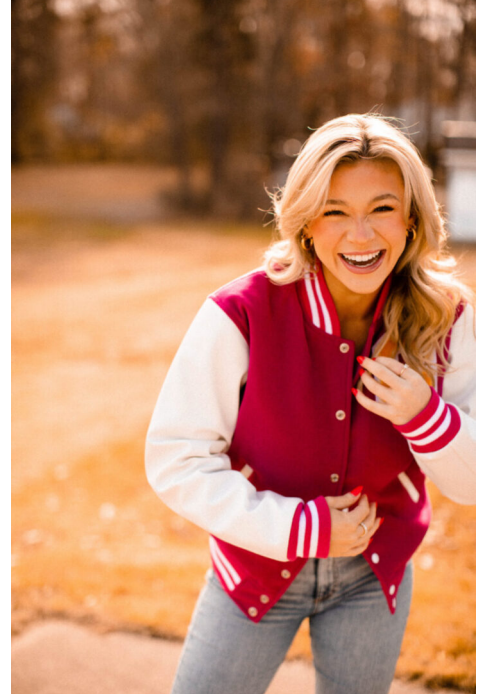

STEWART

T A L E N T

HEIGHT:5'4" BUST:34" CUP:D WAIST:26" HIPS:38" DRESS:2 SHOE
SIZE:6.5 HAIR:BLONDE EYES:BROWN

STEWART

T A L E N T

HEIGHT:5'4" BUST:34" CUP:D WAIST:26" HIPS:38" DRESS:2 SHOE
SIZE:6.5 HAIR:BLONDE EYES:BROWN

STEWART

T A L E N T

HEIGHT:5'4" BUST:34" CUP:D WAIST:26" HIPS:38" DRESS:2 SHOE
SIZE:6.5 HAIR:BLONDE EYES:BROWN