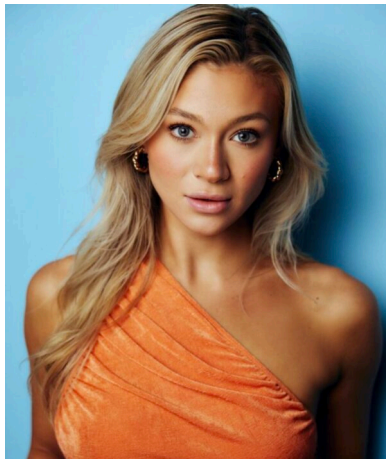

STEWART

T A L E N T

HEIGHT:5'4" BUST:34" CUP:D WAIST:26" HIPS:38" DRESS:2 SHOE
SIZE:6.5 HAIR:BLONDE EYES:BROWN

STEWART

T A L E N T

HEIGHT:5'4" BUST:34" CUP:D WAIST:26" HIPS:38" DRESS:2 SHOE
SIZE:6.5 HAIR:BLONDE EYES:BROWN