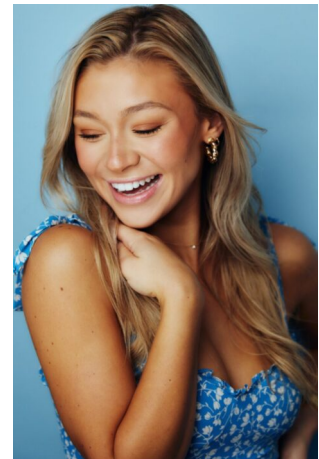

STEWART

T A L E N T

HEIGHT:5'4" BUST:34" CUP:D WAIST:26" HIPS:38" DRESS:2 SHOE
SIZE:6.5 HAIR:BLONDE EYES:BROWN

STEWART

T A L E N T

HEIGHT:5'4" BUST:34" CUP:D WAIST:26" HIPS:38" DRESS:2 SHOE
SIZE:6.5 HAIR:BLONDE EYES:BROWN