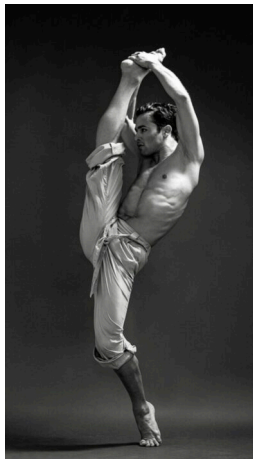

STEWART

T A L E N T

HEIGHT:5'7.5" SUIT SIZE:38" SUIT LENGTH:S WAIST:30" INSEAM:29"
SHOE SIZE:9.5 HAIR:LIGHT BROWN EYES:HAZEL UNION:NONE

STEWART

T A L E N T

HEIGHT:5'7.5" SUIT SIZE:38" SUIT LENGTH:S WAIST:30" INSEAM:29"
SHOE SIZE:9.5 HAIR:LIGHT BROWN EYES:HAZEL UNION:NONE