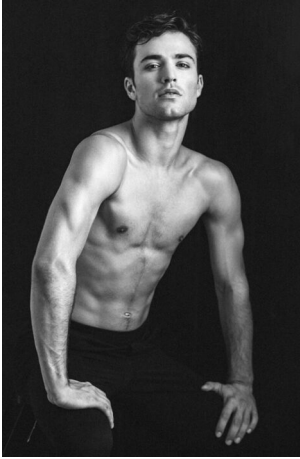

STEWART

T A L E N T

HEIGHT:5'7.5" SUIT SIZE:38" SUIT LENGTH:S WAIST:30" INSEAM:29"
SHOE SIZE:9.5 HAIR:LIGHT BROWN EYES:HAZEL UNION:NONE

STEWART

T A L E N T

HEIGHT:5'7.5" SUIT SIZE:38" SUIT LENGTH:S WAIST:30" INSEAM:29"
SHOE SIZE:9.5 HAIR:LIGHT BROWN EYES:HAZEL UNION:NONE