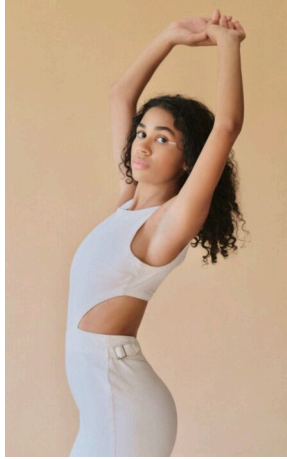

STEWART

T A L E N T

HEIGHT:5'8" BUST:32" WAIST:25" HIPS:29" SHOE SIZE:8.5
HAIR:DARK BROWN EYES:DARK BROWN UNION:NONE

STEWART

T A L E N T

HEIGHT:5'8" BUST:32" WAIST:25" HIPS:29" SHOE SIZE:8.5
HAIR:DARK BROWN EYES:DARK BROWN UNION:NONE