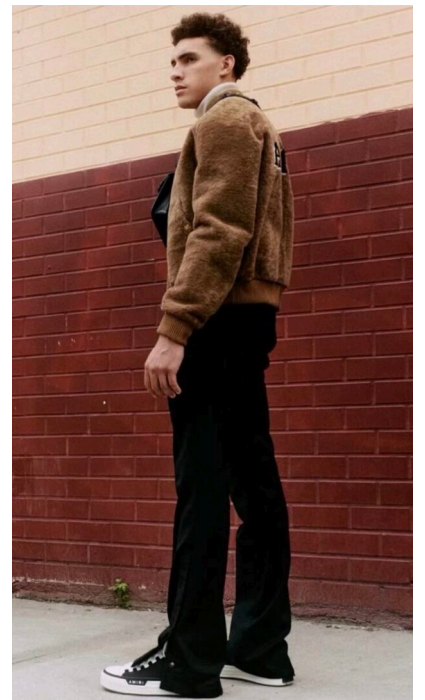

STEWART

T A L E N T

HEIGHT:6'1" SUIT SIZE:40" SUIT LENGTH:L SHIRT:18" SLEEVE:32"
WAIST:32" INSEAM:20" SHOE SIZE:10.5 HAIR:BROWN EYES:BROWN

snipes

SEARCH, SHOP, MENU

2 for \$30 Graphic Tees

SHOP NOW

TRENDING STYLES

STEWART

T A L E N T

HEIGHT:6'1" SUIT SIZE:40" SUIT LENGTH:L SHIRT:18" SLEEVE:32"
WAIST:32" INSEAM:20" SHOE SIZE:10.5 HAIR:BROWN EYES:BROWN