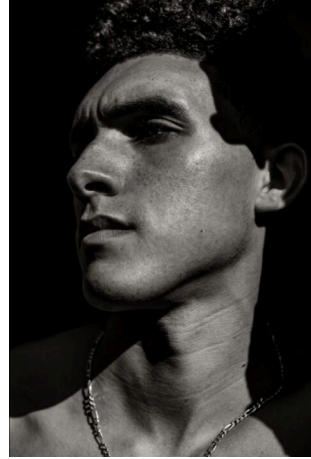

STEWART

T A L E N T

HEIGHT:6'1" SUIT SIZE:40" SUIT LENGTH:L SHIRT:18" SLEEVE:32"
WAIST:32" INSEAM:20" SHOE SIZE:10.5 HAIR:BROWN EYES:BROWN

snipes

2 for \$30 Graphic Tees

SHOP NOW

TRENDING STYLES