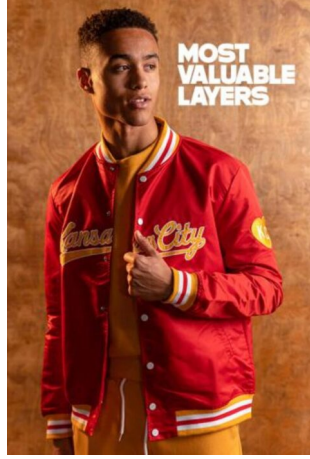

# STEWART

T A L E N T

HEIGHT:6'1" SUIT SIZE:36" SUIT LENGTH:R SHIRT:15" SLEEVE:34"  
WAIST:28" INSEAM:32" SHOE SIZE:10.5 HAIR:LIGHT BROWN  
EYES:BROWN

# STEWART

T A L E N T

HEIGHT:6'1" SUIT SIZE:36" SUIT LENGTH:R SHIRT:15" SLEEVE:34"  
WAIST:28" INSEAM:32" SHOE SIZE:10.5 HAIR:LIGHT BROWN  
EYES:BROWN

---