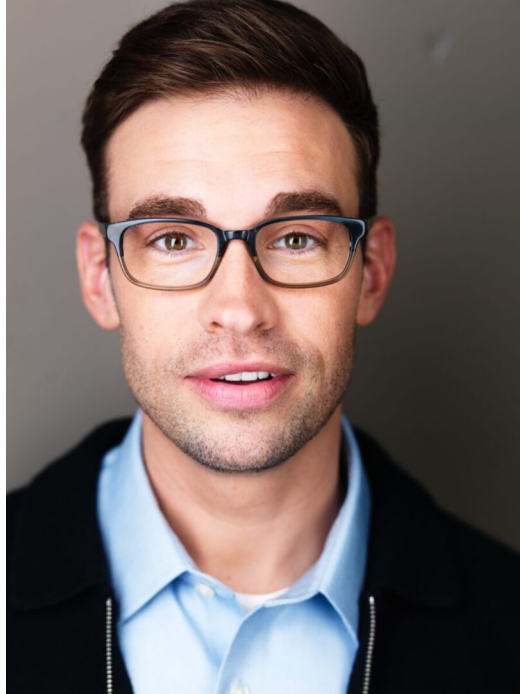

# STEWART

T A L E N T

HEIGHT:6'0" SUIT SIZE:40" SUIT LENGTH:R WAIST:32" INSEAM:32"  
SHOE SIZE:10.5 HAIR:BROWN EYES:HAZEL

---