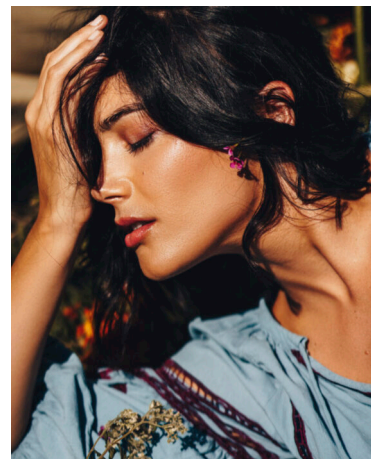

STEWART

T A L E N T

HEIGHT:5'9" BUST:34" CUP:B WAIST:27" HIPS:38" DRESS:6 SHOE
SIZE:10 HAIR:BROWN EYES:BLUE-GREEN

STEWART

T A L E N T

HEIGHT:5'9" BUST:34" CUP:B WAIST:27" HIPS:38" DRESS:6 SHOE SIZE:10 HAIR:BROWN EYES:BLUE-GREEN

STEWART

T A L E N T

HEIGHT:5'9" BUST:34" CUP:B WAIST:27" HIPS:38" DRESS:6 SHOE SIZE:10 HAIR:BROWN EYES:BLUE-GREEN