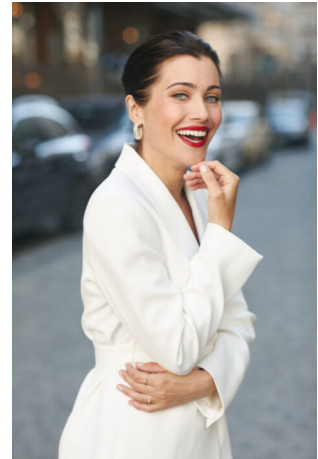

STEWART

T A L E N T

HEIGHT:5'9" BUST:34" CUP:B WAIST:27" HIPS:38" DRESS:6 SHOE
SIZE:10 HAIR:BROWN EYES:BLUE-GREEN

STEWART

T A L E N T

HEIGHT:5'9" BUST:34" CUP:B WAIST:27" HIPS:38" DRESS:6 SHOE SIZE:10 HAIR:BROWN EYES:BLUE-GREEN

STEWART

T A L E N T

HEIGHT:5'9" BUST:34" CUP:B WAIST:27" HIPS:38" DRESS:6 SHOE SIZE:10 HAIR:BROWN EYES:BLUE-GREEN