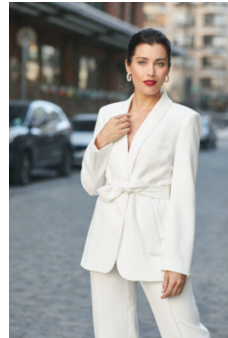

STEWART

T A L E N T

HEIGHT:5'9" BUST:34" CUP:B WAIST:27" HIPS:38" DRESS:6 SHOE SIZE:10 HAIR:BROWN EYES:BLUE-GREEN

STEWART

T A L E N T

HEIGHT:5'9" BUST:34" CUP:B WAIST:27" HIPS:38" DRESS:6 SHOE SIZE:10 HAIR:BROWN EYES:BLUE-GREEN