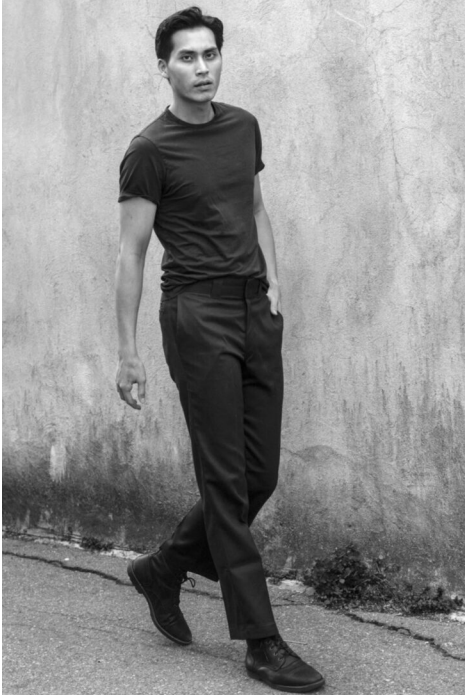

# STEWART

T A L E N T

HEIGHT:6'2" SUIT SIZE:40" SUIT LENGTH:R WAIST:32" INSEAM:32"  
SHOE SIZE:10.5 HAIR:BLACK EYES:BROWN

---

# STEWART

T A L E N T

HEIGHT:6'2" SUIT SIZE:40" SUIT LENGTH:R WAIST:32" INSEAM:32"  
SHOE SIZE:10.5 HAIR:BLACK EYES:BROWN