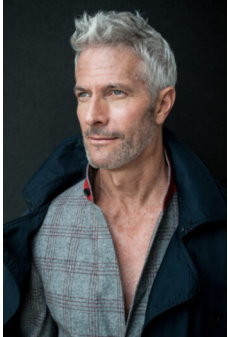

STEWART

T A L E N T

HEIGHT:6'2" SUIT SIZE:42" SUIT LENGTH:L SHIRT:16" SLEEVE:34"
WAIST:33" INSEAM:33" SHOE SIZE:11.5 HAIR:GRAY EYES:HAZEL

STEWART

T A L E N T

HEIGHT:6'2" SUIT SIZE:42" SUIT LENGTH:L SHIRT:16" SLEEVE:34"
WAIST:33" INSEAM:33" SHOE SIZE:11.5 HAIR:GRAY EYES:HAZEL