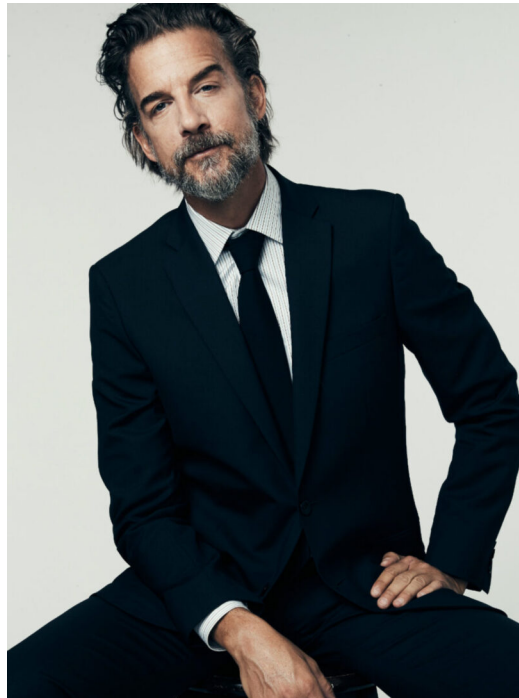

STEWART

T A L E N T

HEIGHT:6'2" SUIT SIZE:40" SUIT LENGTH:L WAIST:32" INSEAM:33"
SHOE SIZE:11 HAIR:BROWN EYES:BLUE

STEWART

T A L E N T

HEIGHT:6'2" SUIT SIZE:40" SUIT LENGTH:L WAIST:32" INSEAM:33"
SHOE SIZE:11 HAIR:BROWN EYES:BLUE