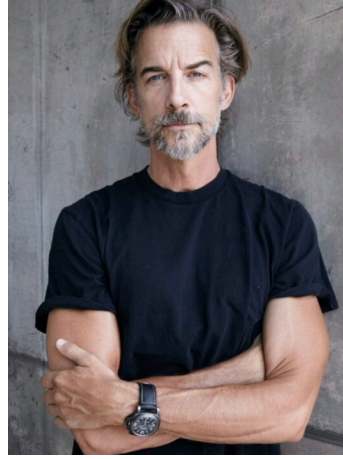

STEWART

T A L E N T

HEIGHT:6'2" SUIT SIZE:40" SUIT LENGTH:L WAIST:32" INSEAM:33"
SHOE SIZE:11 HAIR:BROWN EYES:BLUE

STEWART

T A L E N T

HEIGHT:6'2" SUIT SIZE:40" SUIT LENGTH:L WAIST:32" INSEAM:33"
SHOE SIZE:11 HAIR:BROWN EYES:BLUE