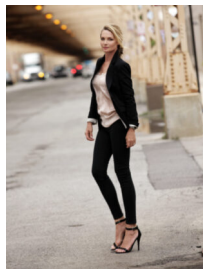

STEWART T A L E N T

HEIGHT:5'8" BUST:36" CUP:B WAIST:26" HIPS:34" DRESS:4 SHOE
SIZE:9.5 HAIR:BLONDE EYES:GREEN UNION:NONE

Boutique

STEWART

T A L E N T

HEIGHT:5'8" BUST:36" CUP:B WAIST:26" HIPS:34" DRESS:4 SHOE
SIZE:9.5 HAIR:BLONDE EYES:GREEN UNION:NONE