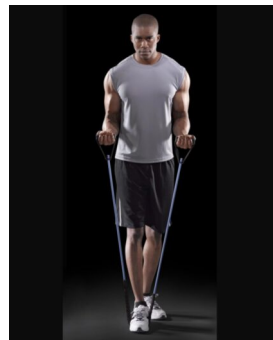

STEWART

T A L E N T

HEIGHT:6'4" SUIT SIZE:46" SUIT LENGTH:L SHIRT:15.5"
SLEEVE:36",37" WAIST:34" INSEAM:34" SHOE SIZE:12 HAIR:BROWN
EYES:BROWN

DEGREES OF DIFFERENCE
NATIONAL LOUIS UNIVERSITY
Impact your world at: nl.edu

TEACH YOUR OLD MAN SOME NEW TRICKS
Dad taught you how to shave. Now upgrade his shave with the Father's Day Set.
[SHOP FATHER'S DAY SET](#)

STREET SCENE
BRONER
SUPERSTRETCH KNIIT BAGGAS

RETRO HORN TEE

BUY A CASTROL EDGE OIL CHANGE AND GET A FREE NFL TRAINING TEE
Titanium Strong

VINTAGE HOODIE

PRO-WEAR

STEWART

T A L E N T

HEIGHT:6'4" SUIT SIZE:46" SUIT LENGTH:L SHIRT:15.5"
SLEEVE:36",37" WAIST:34" INSEAM:34" SHOE SIZE:12 HAIR:BROWN
EYES:BROWN