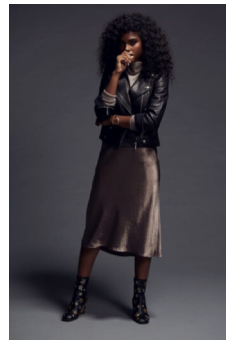

STEWART

T A L E N T

HEIGHT:5'5.5" BUST:34" CUP:B WAIST:26" HIPS:36" DRESS:2,4 SHOE SIZE:8.5 HAIR:DARK BROWN EYES:DARK BROWN

STEWART

T A L E N T

HEIGHT:5'5.5" BUST:34" CUP:B WAIST:26" HIPS:36" DRESS:2,4 SHOE
SIZE:8.5 HAIR:DARK BROWN EYES:DARK BROWN