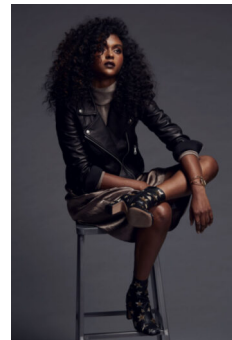

STEWART

T A L E N T

HEIGHT:5'5.5" BUST:34" CUP:B WAIST:26" HIPS:36" DRESS:2,4 SHOE SIZE:8.5 HAIR:DARK BROWN EYES:DARK BROWN

STEWART

T A L E N T

HEIGHT:5'5.5" BUST:34" CUP:B WAIST:26" HIPS:36" DRESS:2,4 SHOE
SIZE:8.5 HAIR:DARK BROWN EYES:DARK BROWN