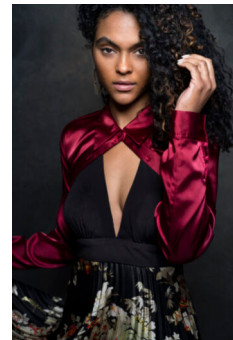

STEWART

T A L E N T

HEIGHT:5'5.5" BUST:34" CUP:B WAIST:26" HIPS:36" DRESS:2,4 SHOE SIZE:8.5 HAIR:DARK BROWN EYES:DARK BROWN

STEWART

T A L E N T

HEIGHT:5'5.5" BUST:34" CUP:B WAIST:26" HIPS:36" DRESS:2,4 SHOE
SIZE:8.5 HAIR:DARK BROWN EYES:DARK BROWN