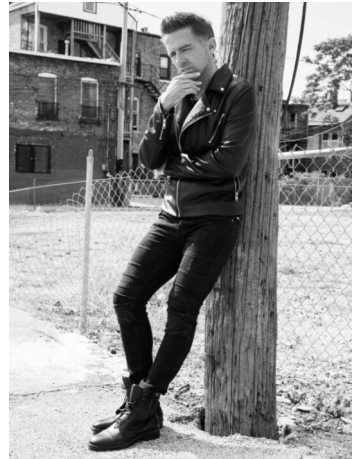

STEWART

T A L E N T

HEIGHT:6'0" SUIT SIZE:40" SUIT LENGTH:L SHIRT:16" SLEEVE:34"
WAIST:32" INSEAM:33" SHOE SIZE:12 HAIR:BROWN EYES:BLUE

STEWART

T A L E N T

HEIGHT:6'0" SUIT SIZE:40" SUIT LENGTH:L SHIRT:16" SLEEVE:34"
WAIST:32" INSEAM:33" SHOE SIZE:12 HAIR:BROWN EYES:BLUE