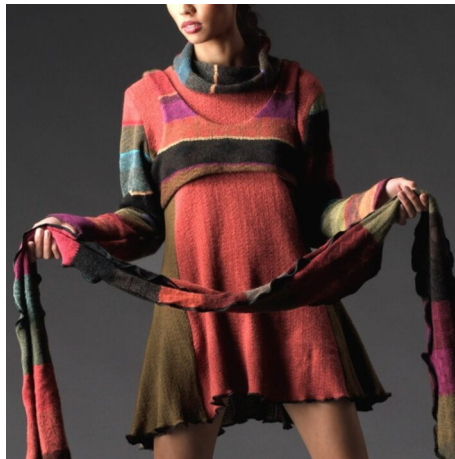

# STEWART

T A L E N T

HEIGHT:5'5.5" BUST:34" CUP:A WAIST:26" HIPS:36" DRESS:2  
RING:5.5 GLOVE:7 SHOE SIZE:9.5 HAIR:BROWN EYES:BROWN

# STEWART

T A L E N T

HEIGHT:5'5.5" BUST:34" CUP:A WAIST:26" HIPS:36" DRESS:2  
RING:5.5 GLOVE:7 SHOE SIZE:9.5 HAIR:BROWN EYES:BROWN

---