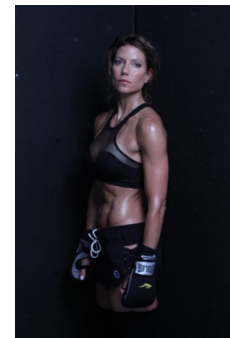

STEWART

T A L E N T

HEIGHT:5'9" BUST:34" CUP:D WAIST:27.5" HIPS:36" DRESS:4,6
SHOE SIZE:10 HAIR:LIGHT BROWN EYES:BROWN

STEWART

T A L E N T

HEIGHT:5'9" BUST:34" CUP:D WAIST:27.5" HIPS:36" DRESS:4,6
SHOE SIZE:10 HAIR:LIGHT BROWN EYES:BROWN