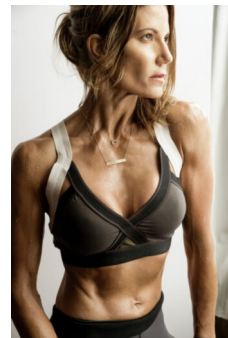

STEWART

T A L E N T

HEIGHT:5'9" BUST:34" CUP:D WAIST:27.5" HIPS:36" DRESS:4,6
SHOE SIZE:10 HAIR:LIGHT BROWN EYES:BROWN

STEWART

T A L E N T

HEIGHT:5'9" BUST:34" CUP:D WAIST:27.5" HIPS:36" DRESS:4,6
SHOE SIZE:10 HAIR:LIGHT BROWN EYES:BROWN