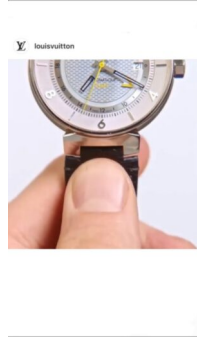

STEWART

T A L E N T

HEIGHT:6'2" RING:9.5 SHOE SIZE:11 HAIR:BROWN EYES:BROWN

STEWART

T A L E N T

HEIGHT:6'2" RING:9.5 SHOE SIZE:11 HAIR:BROWN EYES:BROWN