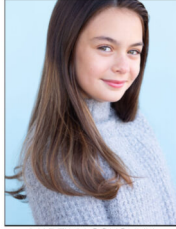

# STEWART

T A L E N T

HEIGHT:59" KIDS SIZE:10,12 SHOE SIZE:6 HAIR:BROWN EYES:GREEN  
BIRTH DATE:12/9/09

MADELYN COUGHLIN

MADELYN COUGHLIN