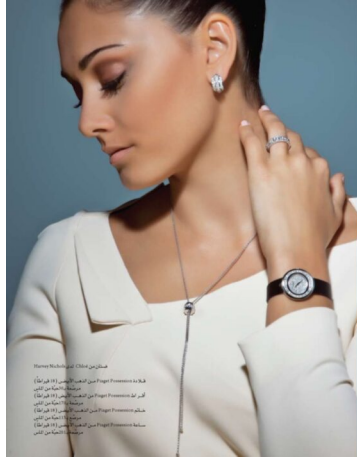

STEWART

T A L E N T

HEIGHT:5'9" BUST:34" CUP:B WAIST:27" HIPS:38" DRESS:2,4 RING:6
SHOE SIZE:10 HAIR:DARK BROWN EYES:BLUE

STEWART

T A L E N T

HEIGHT:5'9" BUST:34" CUP:B WAIST:27" HIP:38" DRESS:2,4 RING:6
SHOE SIZE:10 HAIR:DARK BROWN EYES:BLUE