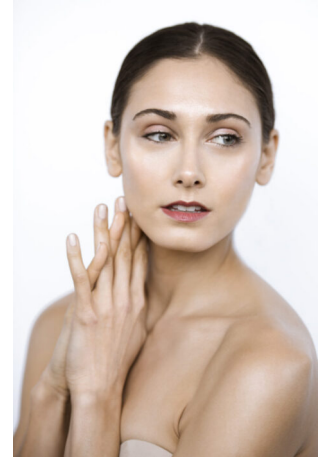

STEWART

T A L E N T

HEIGHT:5'9" BUST:34" CUP:B WAIST:27" HIPS:38" DRESS:2,4 RING:6
SHOE SIZE:10 HAIR:DARK BROWN EYES:BLUE

STEWART

T A L E N T

HEIGHT:5'9" BUST:34" CUP:B WAIST:27" HIP:38" DRESS:2,4 RING:6
SHOE SIZE:10 HAIR:DARK BROWN EYES:BLUE