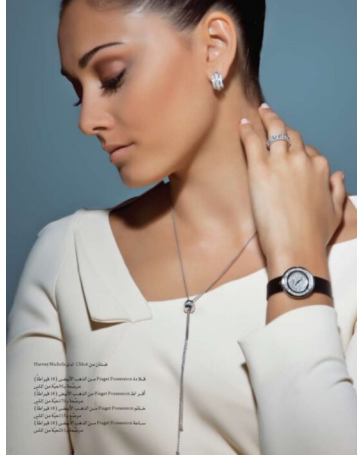

STEWART

T A L E N T

HEIGHT:5'9" BUST:34" CUP:B WAIST:27" HIPS:40" DRESS:4 RING:6
SHOE SIZE:10 HAIR:DARK BROWN EYES:BLUE

STEWART

T A L E N T

HEIGHT:5'9" BUST:34" CUP:B WAIST:27" HIPS:40" DRESS:4 RING:6
SHOE SIZE:10 HAIR:DARK BROWN EYES:BLUE