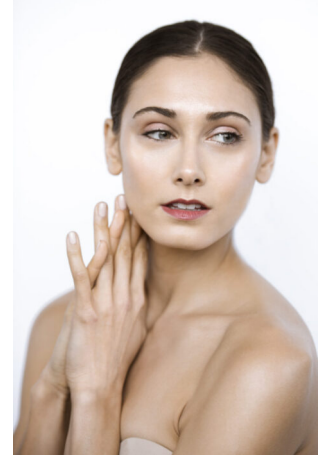

STEWART

T A L E N T

HEIGHT:5'9" BUST:34" CUP:B WAIST:27" HIPS:40" DRESS:4 RING:6
SHOE SIZE:10 HAIR:DARK BROWN EYES:BLUE

STEWART

T A L E N T

HEIGHT:5'9" BUST:34" CUP:B WAIST:27" HIPS:40" DRESS:4 RING:6
SHOE SIZE:10 HAIR:DARK BROWN EYES:BLUE