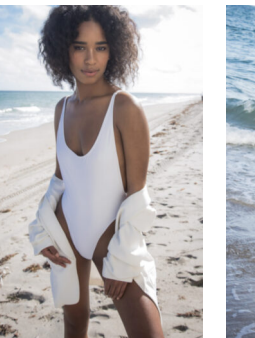

STEWART

T A L E N T

HEIGHT:5'10" BUST:34" CUP:B WAIST:26" HIPS:37" DRESS:4,6 SHOE
SIZE:10 HAIR:BROWN EYES:BROWN

STEWART

T A L E N T

HEIGHT:5'10" BUST:34" CUP:B WAIST:26" HIPS:37" DRESS:4,6 SHOE
SIZE:10 HAIR:BROWN EYES:BROWN