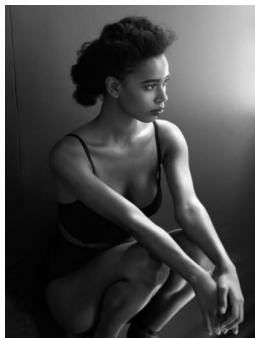

STEWART

T A L E N T

HEIGHT:5'10" BUST:34" CUP:B WAIST:26" HIPS:37" DRESS:4,6 SHOE SIZE:10 HAIR:BROWN EYES:BROWN

STEWART

T A L E N T

HEIGHT:5'10" BUST:34" CUP:B WAIST:26" HIPS:37" DRESS:4,6 SHOE
SIZE:10 HAIR:BROWN EYES:BROWN