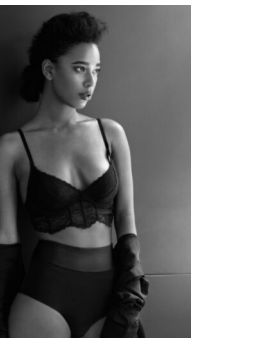

STEWART

T A L E N T

HEIGHT:5'10" BUST:34" CUP:B WAIST:26" HIPS:37" DRESS:4,6 SHOE
SIZE:10 HAIR:BROWN EYES:BROWN

STEWART

T A L E N T

HEIGHT:5'10" BUST:34" CUP:B WAIST:26" HIPS:37" DRESS:4,6 SHOE
SIZE:10 HAIR:BROWN EYES:BROWN