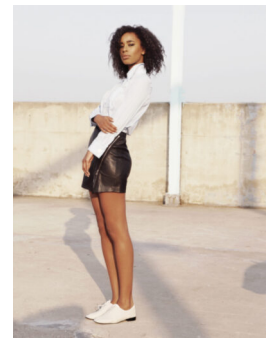

STEWART

T A L E N T

HEIGHT:5'10" BUST:34" CUP:B WAIST:26" HIPS:37" DRESS:4,6 SHOE
SIZE:10 HAIR:BROWN EYES:BROWN

STEWART

T A L E N T

HEIGHT:5'10" BUST:34" CUP:B WAIST:26" HIPS:37" DRESS:4,6 SHOE
SIZE:10 HAIR:BROWN EYES:BROWN