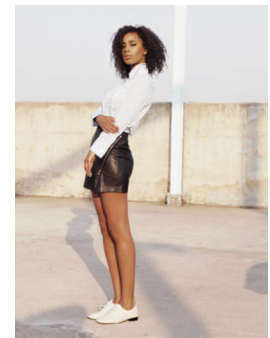

STEWART

T A L E N T

HEIGHT:5'10" BUST:34" CUP:B WAIST:26" HIPS:37" DRESS:4,6 SHOE SIZE:10 HAIR:BROWN EYES:BROWN

STEWART

T A L E N T

HEIGHT:5'10" BUST:34" CUP:B WAIST:26" HIPS:37" DRESS:4,6 SHOE
SIZE:10 HAIR:BROWN EYES:BROWN