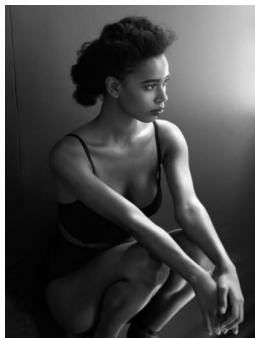

STEWART

T A L E N T

HEIGHT:5'10" BUST:34" CUP:B WAIST:26" HIPS:37" DRESS:4,6 SHOE
SIZE:10 HAIR:BROWN EYES:BROWN

STEWART

T A L E N T

HEIGHT:5'10" BUST:34" CUP:B WAIST:26" HIPS:37" DRESS:4,6 SHOE
SIZE:10 HAIR:BROWN EYES:BROWN