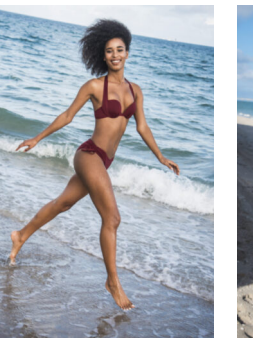

STEWART

T A L E N T

HEIGHT:5'10" BUST:34" CUP:B WAIST:26" HIPS:37" DRESS:4,6 SHOE SIZE:10 HAIR:BROWN EYES:BROWN

STEWART

T A L E N T

HEIGHT:5'10" BUST:34" CUP:B WAIST:26" HIPS:37" DRESS:4,6 SHOE
SIZE:10 HAIR:BROWN EYES:BROWN