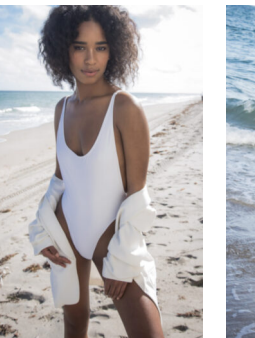

STEWART

T A L E N T

HEIGHT:5'10" BUST:34" CUP:B WAIST:26" HIPS:37" DRESS:4,6 SHOE SIZE:10 HAIR:BROWN EYES:BROWN

STEWART

T A L E N T

HEIGHT:5'10" BUST:34" CUP:B WAIST:26" HIPS:37" DRESS:4,6 SHOE
SIZE:10 HAIR:BROWN EYES:BROWN