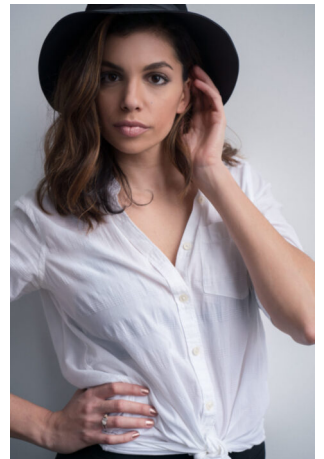

STEWART

T A L E N T

HEIGHT:5'9" BUST:32" CUP:C WAIST:32" HIPS:44" DRESS:8,10 SHOE
SIZE:11 HAIR:DARK BROWN EYES:BROWN

STEWART

T A L E N T

HEIGHT:5'9" BUST:32" CUP:C WAIST:32" HIPS:44" DRESS:8,10 SHOE
SIZE:11 HAIR:DARK BROWN EYES:BROWN