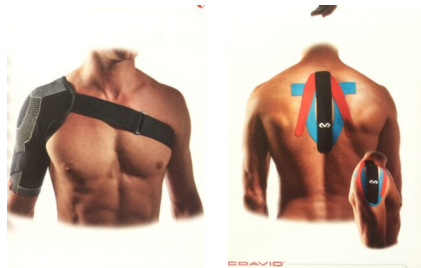

STEWART

T A L E N T

HEIGHT:6'3" SUIT SIZE:40" SUIT LENGTH:L SHIRT:16" SLEEVE:36"
WAIST:32" INSEAM:34" RING:8 GLOVE:8 SHOE SIZE:12 HAIR:BROWN
EYES:BLUE UNION:SAG-AFTRA

STEWART

T A L E N T

HEIGHT:6'3" SUIT SIZE:40" SUIT LENGTH:L SHIRT:16" SLEEVE:36"
WAIST:32" INSEAM:34" RING:8 GLOVE:8 SHOE SIZE:12 HAIR:BROWN
EYES:BLUE UNION:SAG-AFTRA