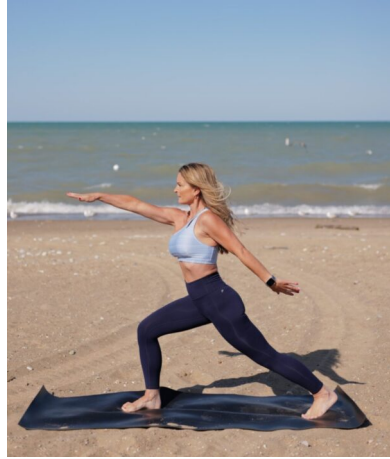

STEWART

T A L E N T

HEIGHT:5'6" BUST:34" CUP:C WAIST:26" HIPS:32" DRESS:2 SHOE
SIZE:8 HAIR:BROWN EYES:BROWN

STEWART

T A L E N T

HEIGHT:5'6" BUST:34" CUP:C WAIST:26" HIPS:32" DRESS:2 SHOE
SIZE:8 HAIR:BROWN EYES:BROWN