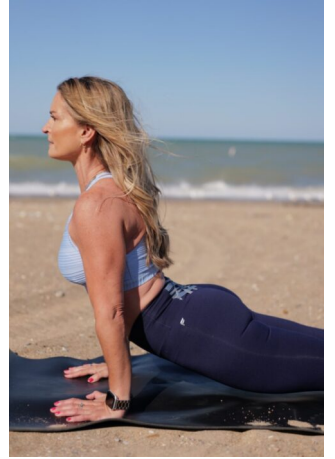

STEWART

T A L E N T

HEIGHT:5'6" BUST:34" CUP:C WAIST:26" HIPS:32" DRESS:2 SHOE
SIZE:8 HAIR:BROWN EYES:BROWN

STEWART

T A L E N T

HEIGHT:5'6" BUST:34" CUP:C WAIST:26" HIPS:32" DRESS:2 SHOE
SIZE:8 HAIR:BROWN EYES:BROWN