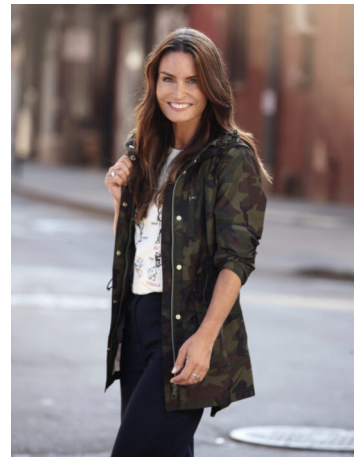

STEWART

T A L E N T

HEIGHT:5'6" BUST:34" CUP:C WAIST:26" HIPS:32" DRESS:2 SHOE
SIZE:8 HAIR:BROWN EYES:BROWN

STEWART

T A L E N T

HEIGHT:5'6" BUST:34" CUP:C WAIST:26" HIPS:32" DRESS:2 SHOE
SIZE:8 HAIR:BROWN EYES:BROWN