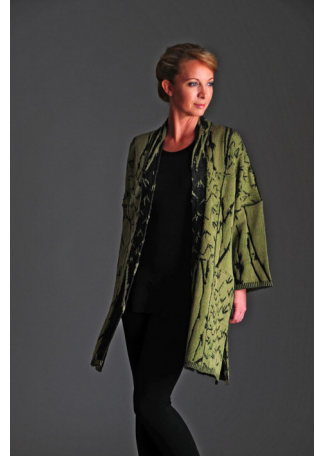

STEWART

T A L E N T

HAIR:STRAWBERRY BLONDE EYES:BLUE HEIGHT:5'8" BUST:35" CUP:C
WAIST:25" HIPS:35" DRESS:4,6 SHOE SIZE:6.5 UNION:SAG-AFTRA

Sew in Style

Whether you're an eager beginner or an accomplished sewing enthusiast, you'll be amazed at what you can do!