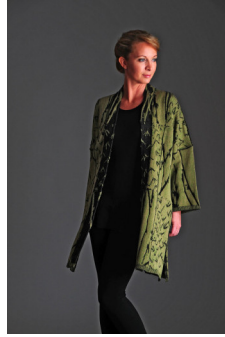

STEWART

T A L E N T

HAIR:STRAWBERRY BLONDE EYES:BLUE HEIGHT:5'8" BUST:35" CUP:C
WAIST:25" HIPS:35" DRESS:4,6 SHOE SIZE:6.5 UNION:SAG-AFTRA

Sew in Style

Whether you're an eager beginner or an accomplished sewing enthusiast, you'll be amazed at what you can do!