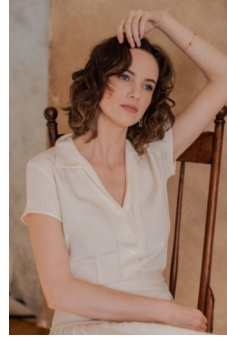

# STEWART

T A L E N T

HEIGHT:5'10" BUST:32" CUP:D WAIST:28.5" HIPS:39.5" DRESS:6  
RING:4.5 GLOVE:7.5 SHOE SIZE:9 HAIR:DARK BROWN EYES:BLUE  
UNION:SAG-AFTRA

# STEWART

T A L E N T

HEIGHT:5'10" BUST:32" CUP:D WAIST:28.5" HIPS:39.5" DRESS:6  
RING:4.5 GLOVE:7.5 SHOE SIZE:9 HAIR:DARK BROWN EYES:BLUE  
UNION:SAG-AFTRA

---