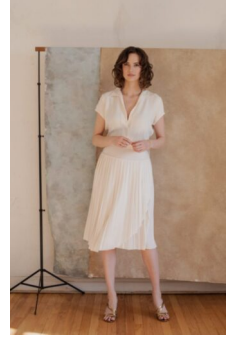

# STEWART

T A L E N T

HEIGHT:5'10" BUST:32" CUP:D WAIST:28.5" HIPS:39.5" DRESS:6  
RING:4.5 GLOVE:7.5 SHOE SIZE:9 HAIR:DARK BROWN EYES:BLUE  
UNION:SAG-AFTRA

# STEWART

T A L E N T

HEIGHT:5'10" BUST:32" CUP:D WAIST:28.5" HIPS:39.5" DRESS:6  
RING:4.5 GLOVE:7.5 SHOE SIZE:9 HAIR:DARK BROWN EYES:BLUE  
UNION:SAG-AFTRA

---