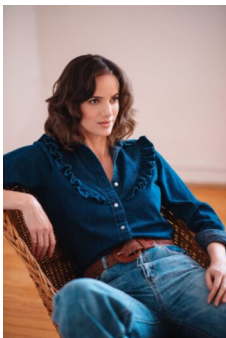

# STEWART

T A L E N T

HEIGHT:5'10" BUST:32" CUP:D WAIST:28.5" HIPS:39.5" DRESS:6  
RING:4.5 GLOVE:7.5 SHOE SIZE:9 HAIR:DARK BROWN EYES:BLUE  
UNION:SAG-AFTRA

# STEWART

T A L E N T

HEIGHT:5'10" BUST:32" CUP:D WAIST:28.5" HIPS:39.5" DRESS:6  
RING:4.5 GLOVE:7.5 SHOE SIZE:9 HAIR:DARK BROWN EYES:BLUE  
UNION:SAG-AFTRA

---