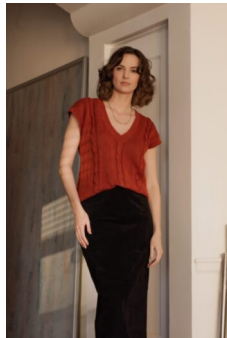

# STEWART

T A L E N T

HEIGHT:5'10" BUST:32" CUP:D WAIST:28.5" HIPS:39.5" DRESS:6  
RING:4.5 GLOVE:7.5 SHOE SIZE:9 HAIR:DARK BROWN EYES:BLUE  
UNION:SAG-AFTRA

# STEWART

T A L E N T

HEIGHT:5'10" BUST:32" CUP:D WAIST:28.5" HIPS:39.5" DRESS:6  
RING:4.5 GLOVE:7.5 SHOE SIZE:9 HAIR:DARK BROWN EYES:BLUE  
UNION:SAG-AFTRA

---