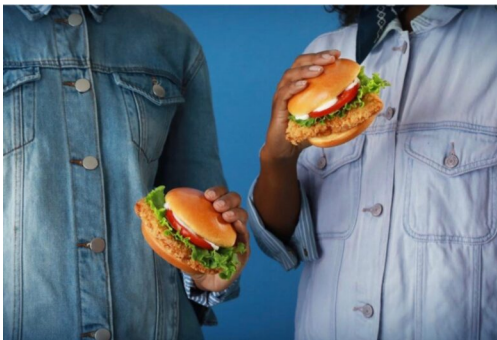

STEWART

T A L E N T

HEIGHT:5'7" BUST:34" CUP:B WAIST:24" HIPS:34" DRESS:2,4 RING:6
GLOVE:7.5 SHOE SIZE:8 HAIR:BROWN EYES:BROWN

STEWART

T A L E N T

HEIGHT:5'7" BUST:34" CUP:B WAIST:24" HIPS:34" DRESS:2,4 RING:6
GLOVE:7.5 SHOE SIZE:8 HAIR:BROWN EYES:BROWN