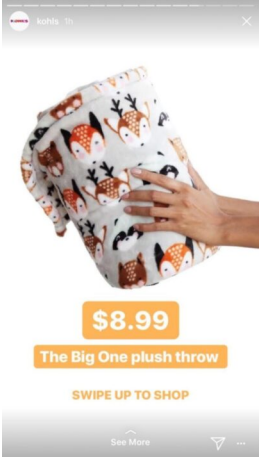

# STEWART

T A L E N T

HEIGHT:5'11" BUST:34" CUP:C WAIST:26" HIPS:36" DRESS:4 SHOE SIZE:8.5 HAIR:BROWN EYES:DARK BROWN

\$8.99

The Big One plush throw

SWIPE UP TO SHOP

See More

It's not a night in without leggings

# STEWART

T A L E N T

HEIGHT:5'11" BUST:34" CUP:C WAIST:26" HIPS:36" DRESS:4 SHOE SIZE:8.5 HAIR:BROWN EYES:DARK BROWN