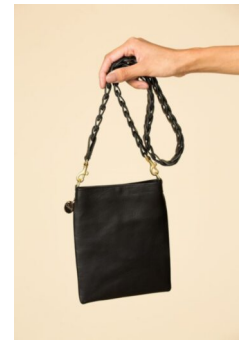

STEWART

T A L E N T

HEIGHT:5'11" BUST:34" CUP:C WAIST:26" HIPS:36" DRESS:4 SHOE SIZE:8.5 HAIR:BROWN EYES:DARK BROWN

STEWART

T A L E N T

HEIGHT:5'11" BUST:34" CUP:C WAIST:26" HIPS:36" DRESS:4 SHOE
SIZE:8.5 HAIR:BROWN EYES:DARK BROWN