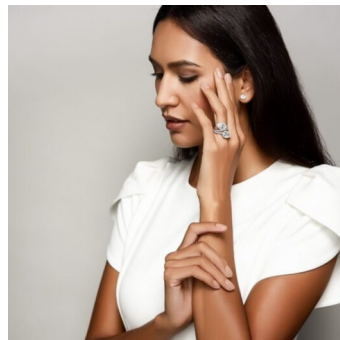

STEWART

T A L E N T

HEIGHT:5'11" BUST:34" CUP:C WAIST:26" HIPS:36" DRESS:4 SHOE SIZE:8.5 HAIR:BROWN EYES:DARK BROWN

STEWART

T A L E N T

HEIGHT:5'11" BUST:34" CUP:C WAIST:26" HIPS:36" DRESS:4 SHOE
SIZE:8.5 HAIR:BROWN EYES:DARK BROWN