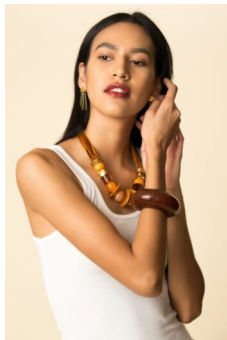

STEWART

T A L E N T

HEIGHT:5'11" BUST:34" CUP:C WAIST:26" HIPS:36" DRESS:4 SHOE SIZE:8.5 HAIR:BROWN EYES:DARK BROWN

STEWART

T A L E N T

HEIGHT:5'11" BUST:34" CUP:C WAIST:26" HIPS:36" DRESS:4 SHOE
SIZE:8.5 HAIR:BROWN EYES:DARK BROWN