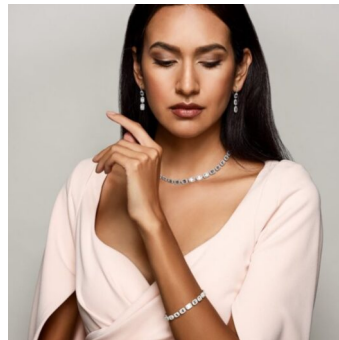

STEWART

T A L E N T

HEIGHT:5'11" BUST:34" CUP:C WAIST:26" HIPS:36" DRESS:4 SHOE SIZE:8.5 HAIR:BROWN EYES:DARK BROWN

STEWART

T A L E N T

HEIGHT:5'11" BUST:34" CUP:C WAIST:26" HIPS:36" DRESS:4 SHOE
SIZE:8.5 HAIR:BROWN EYES:DARK BROWN