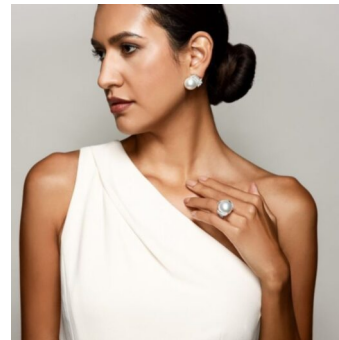

STEWART

T A L E N T

HEIGHT:5'11" BUST:34" CUP:C WAIST:26" HIPS:36" DRESS:4 SHOE SIZE:8.5 HAIR:BROWN EYES:DARK BROWN

STEWART

T A L E N T

HEIGHT:5'11" BUST:34" CUP:C WAIST:26" HIPS:36" DRESS:4 SHOE
SIZE:8.5 HAIR:BROWN EYES:DARK BROWN